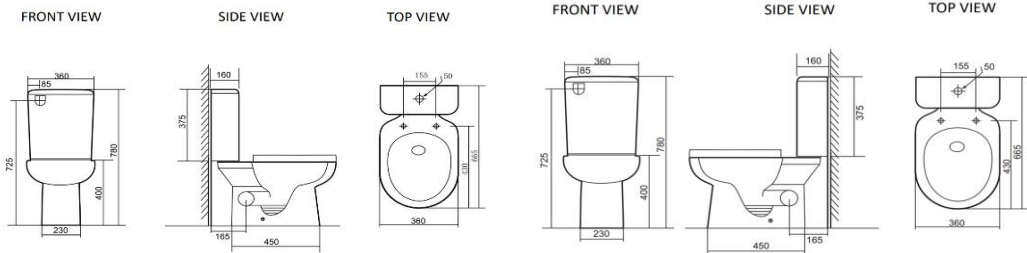

SKEWA-L & SKEWA-R

WELS Reg No: L08066

SPECIFICATIONS

SKEWA-L

SKEWA-R

Button

TOILET SKEWA-L

TOILET SKEWA-R